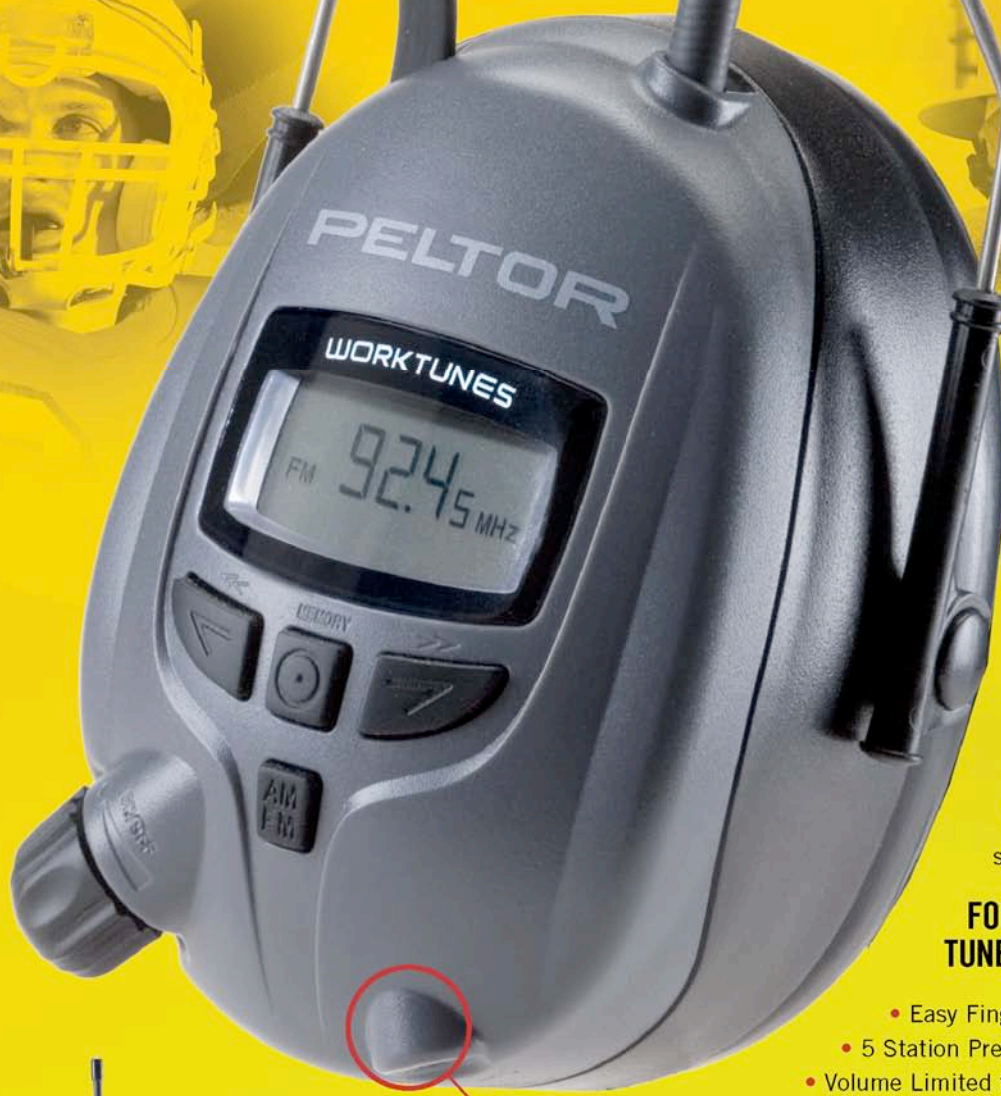

# NEW DIGITAL WORKTUNES®

AM/FM AND MP3 COMPATIBLE

TUNES IN MUSIC  
and SPORTS

MP3-Ready  
In-Line

TUNES OUT  
NOISE

New Digital WorkTunes gives workers the protection they need AND the entertainment they want. Safety never sounded so good.

**NRR  
26 dB**

**FOR BETTER COMPLIANCE  
TUNE INTO WORKTUNES.**

- Easy Fingertip Controls
- 5 Station Presets • Seek and Scan
- Volume Limited to Safe Levels 82dB
- Gel/Foam Cushions • MP3 Cord Included
- Long Lasting Battery Power